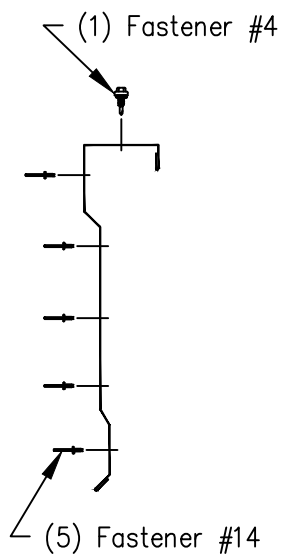

BattenLok HS / SuperLok - Edgcraft Rake Trim End Lap Installation

1 1/4" Wall Panel

Page
TBL06009

Date
Jul '20

Rev
00

Southern Standard
F6326/F6220RL

Southern Large
F6327/F6221RL

Northern Standard
F6328/F6222RL

Northern Large
F6329/F6223RL