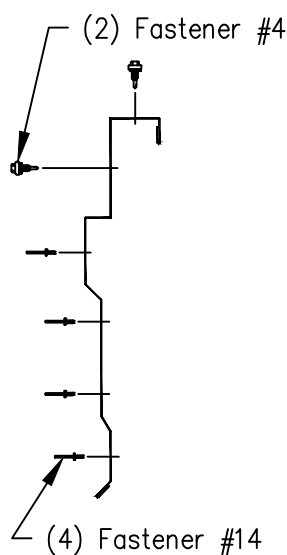

BattenLok HS / SuperLok - Edgcraft Rake Trim End Lap Installation

1 1/4" Wall Panel

Page
TBL06009

Date
Jul '20

Rev
00

Southern Standard
F6326/F6220RL

Southern Large
F6327/F6221RL

Northern Standard
F6328/F6222RL

Northern Large
F6329/F6223RL