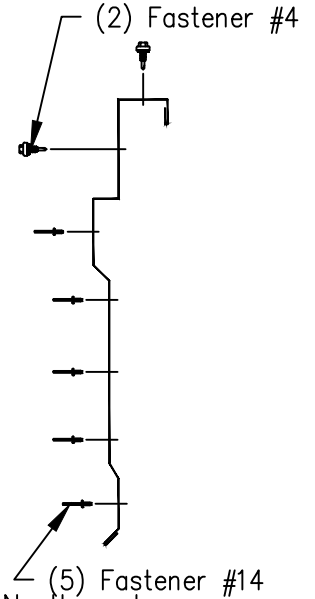

BattenLok HS / SuperLok - Edgcraft Rake Trim End Lap Installation

1 1/4" Wall Panel

Page
TBL06009

Date
Jul '20

Rev
00

Southern Standard
F6326/F6220RL

Southern Large
F6327/F6221RL

Northern Standard
F6328/F6222RL

Northern Large
F6329/F6223RL