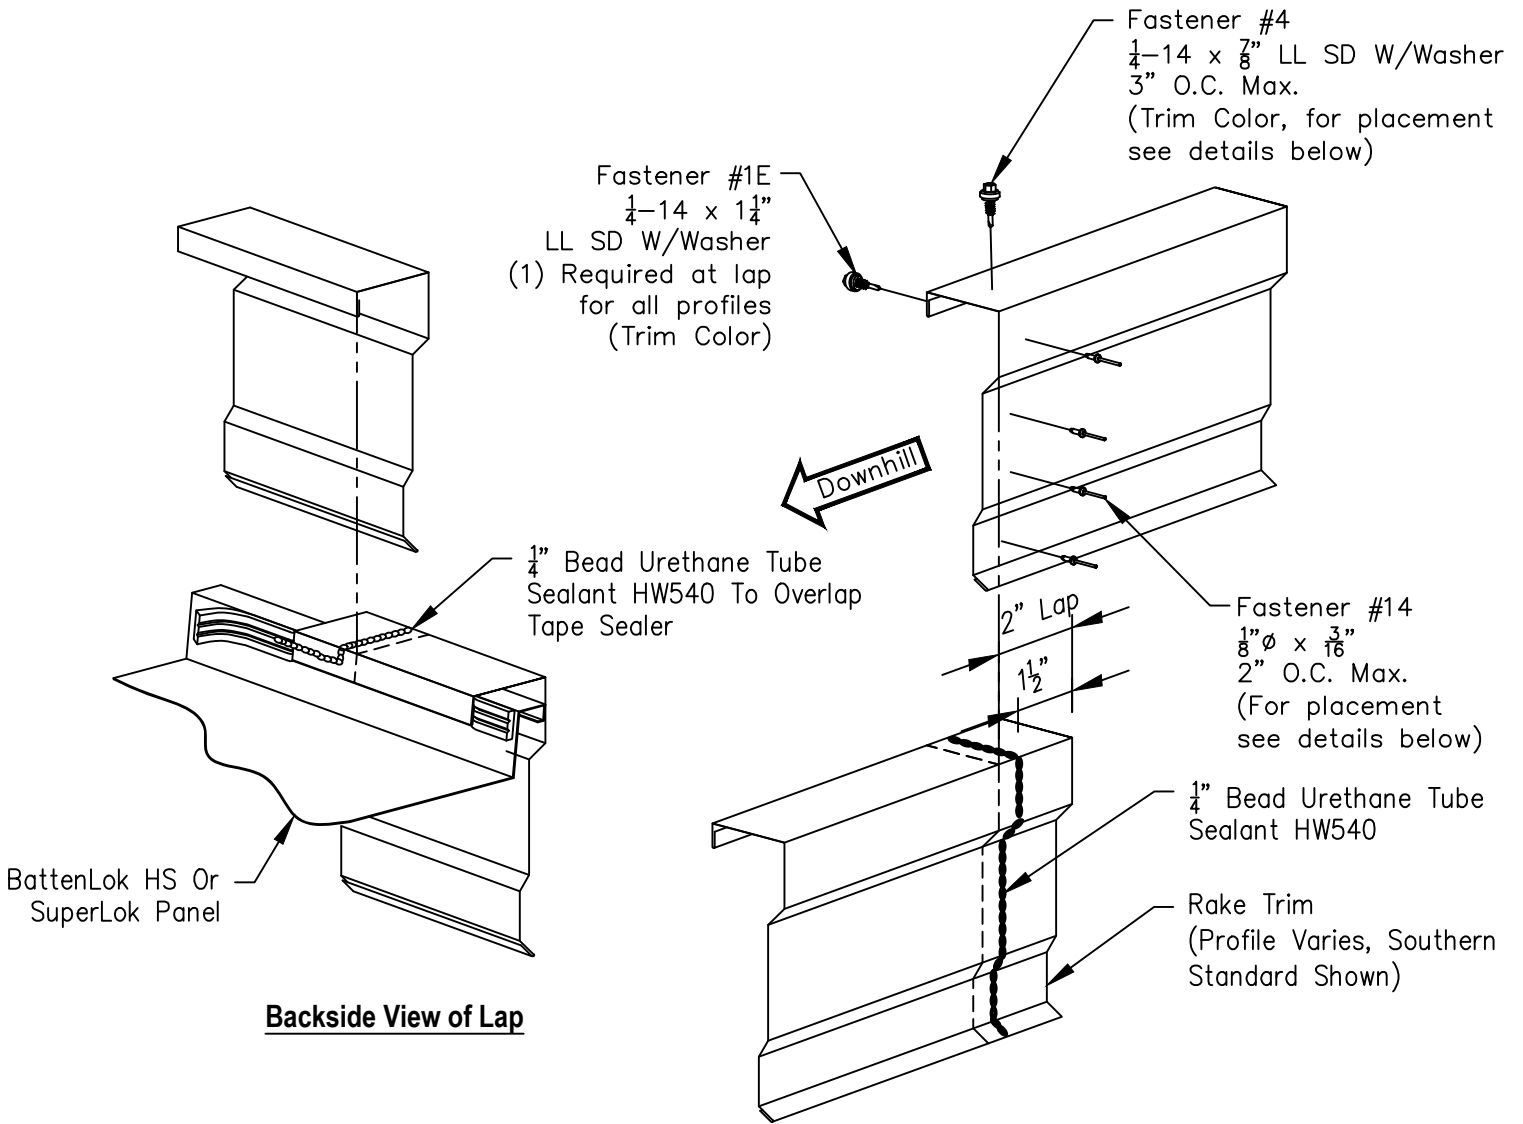

BattenLok HS / SuperLok - Edgcraft Rake Trim End Lap Installation

1 1/4" Wall Panel

Page
TBL06009

Date
Jul '20

Rev
00

Southern Standard
F6326/F6220RL

Southern Large
F6327/F6221RL

Northern Standard
F6328/F6222RL