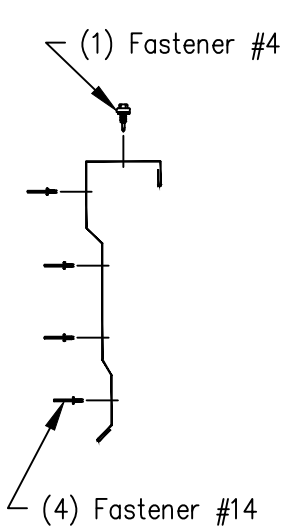

BattenLok HS / SuperLok - Edgcraft Rake Trim End Lap Installation

1 1/4" Wall Panel

Page
TBL06009

Date
Jul '20

Rev
00

Southern Standard
F6326/F6220RL

Southern Large
F6327/F6221RL

Northern Standard
F6328/F6222RL

Northern Large
F6329/F6223RL